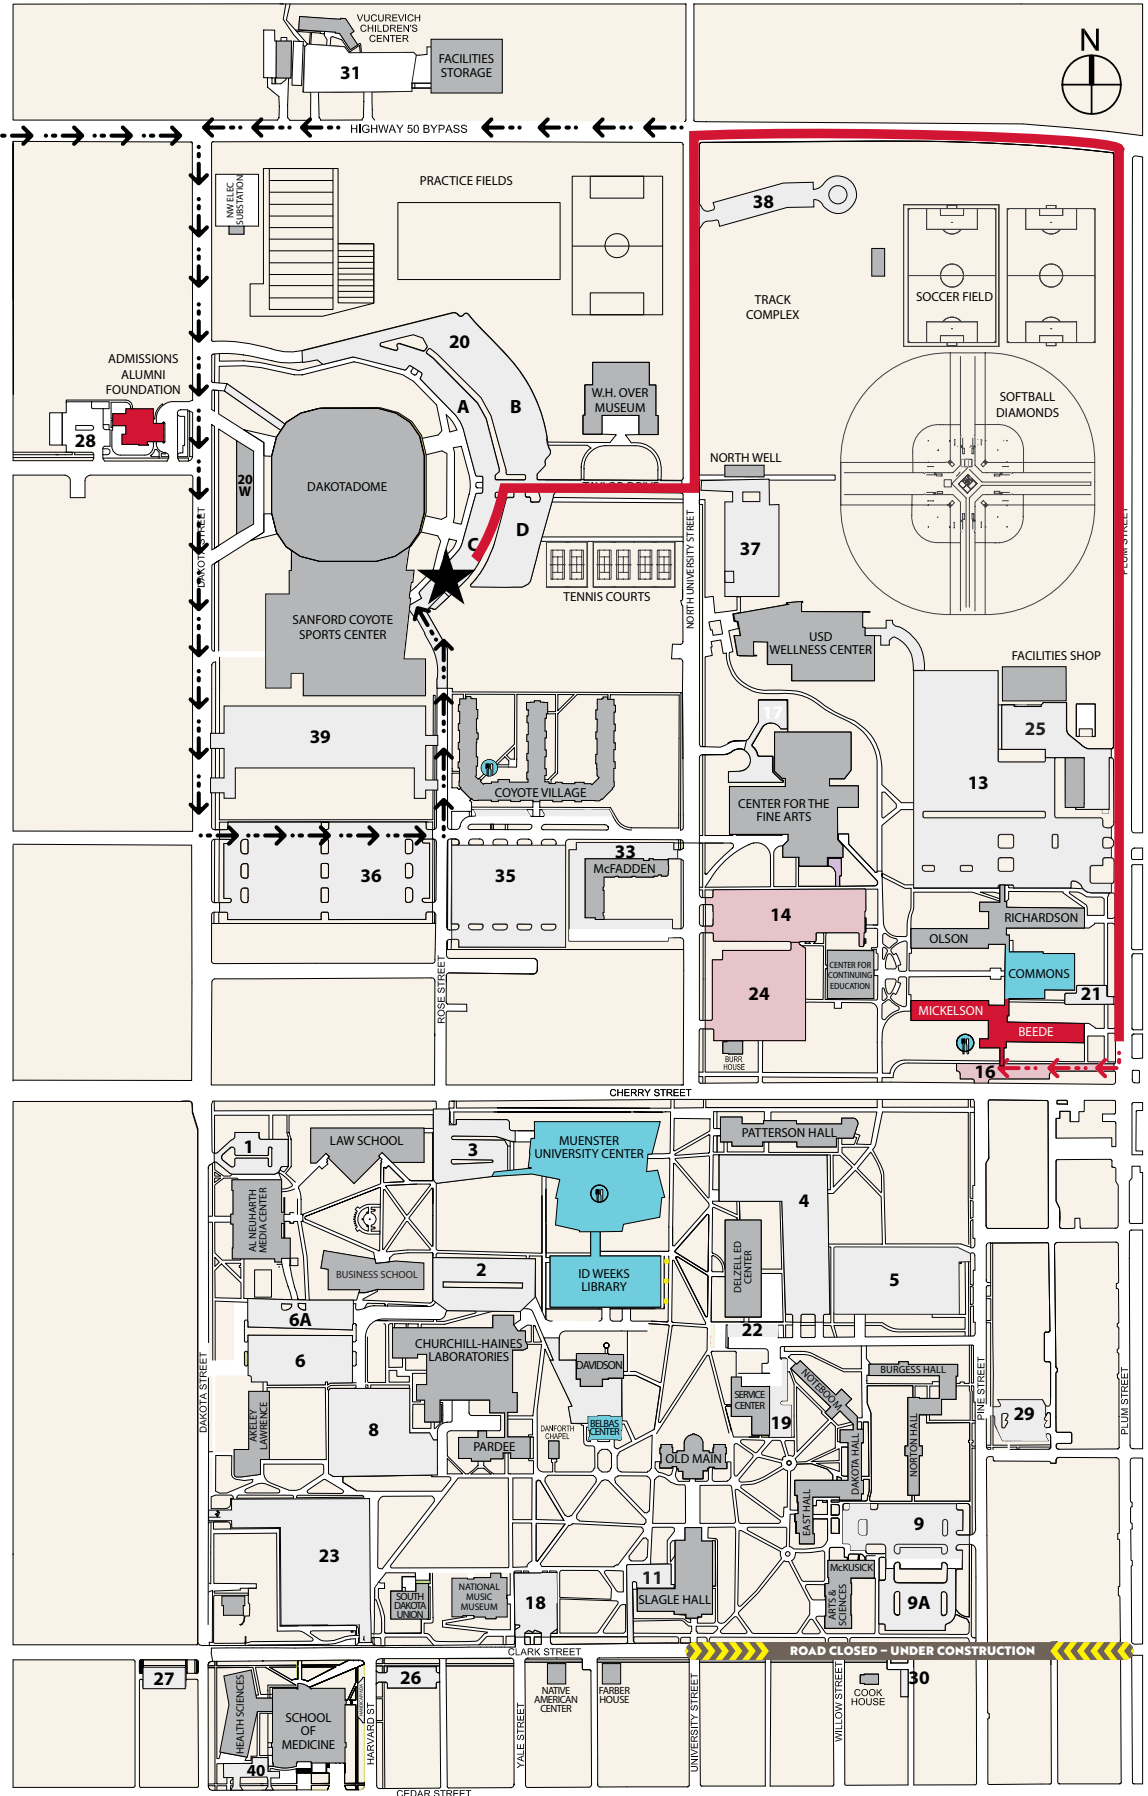

UNIVERSITY OF SOUTH DAKOTA

usd.edu/Move-In-Day

BEEDE & MICKELSON RED ROUTE

BE SURE THIS COLOR CODED POSTCARD IS ON YOUR DASH

- Follow color coded route to your residence hall
- Unload in color coded unloading zone
- Park in color coded parking lot

MUENSTER UNIVERSITY CENTER (MUC)
 Fri: 7 a.m.–Midnight
 Sat: 8 a.m.–Midnight
 Sun: 8 a.m.–Midnight
Charlie's Bookstore & Fan Shop
 Fri: 8 a.m.–7 p.m.
 Sat: 8 a.m.–7 p.m.
 Sun: 10 a.m.–2 p.m.

ID WEEKS LIBRARY (IDW 112)
Tech Support (ITS) 112
 Aug. 23: 8 a.m.–5 p.m.
 Aug. 24: 10 a.m.–4 p.m.
 Aug. 26: 8 a.m.–5 p.m.
 Aug. 27: 8 a.m.–8 p.m.
Coyote Card (Room 104)
 Aug. 23: 8 a.m.–5 p.m.
 Aug. 24: 10 a.m.–4 p.m.
 Aug. 26: 8 a.m.–5 p.m.
 Aug. 27: 8 a.m.–8 p.m.
 • ID Cards

WAGNER WELCOME CENTER
Admissions
 8 a.m.–4:30 p.m.

DEAN OF STUDENTS
 605-658-3555

UNIVERSITY OF SOUTH DAKOTA HOUSING CHECK IN MAP

Beede & Mickelson

ROAD CLOSED - UNDER CONSTRUCTION